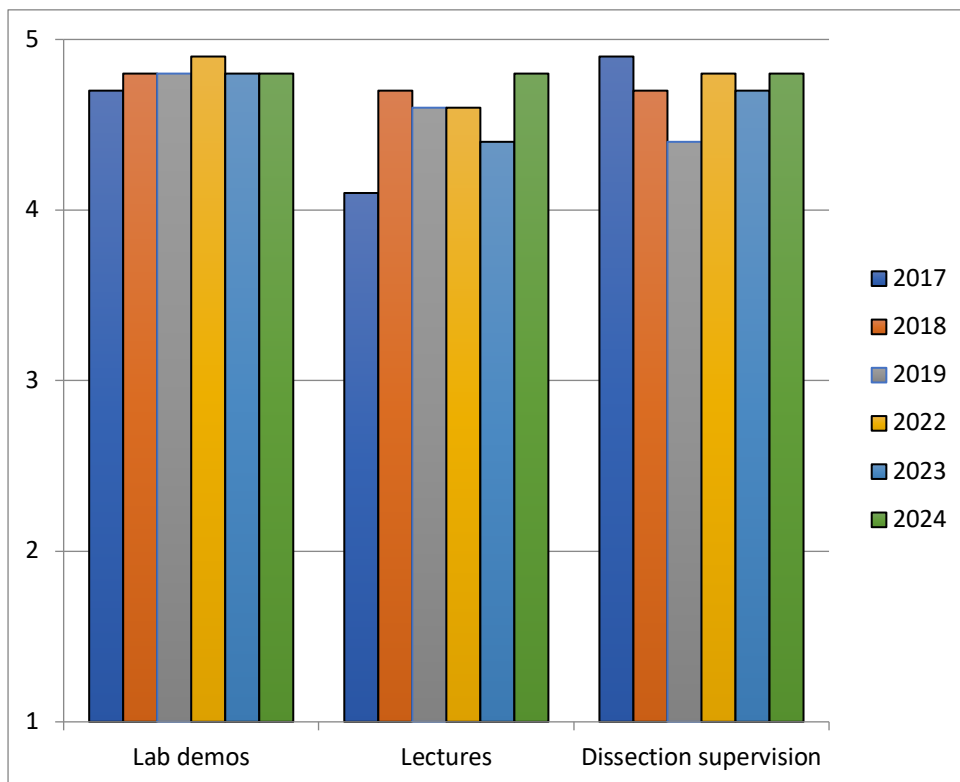

Manchester Skull Course Feedback 2024

General

1=poor; 5= excellent

Lectures

Course Organisation

How Useful Were The Following Teaching Methods

Strengths

- So much
- Outstanding course run by outstanding people
- Interaction
- Lab
- Excellent/Amazing faculty x7
- Opportunity for networking
- Lectures followed by dissection
- Equipment
- Course dinner
- 360 dissection definitely helps reinforce anatomical understanding x2
- Unique
- As detailed as needed
- Theory
- Comprehensive coverage of skull base