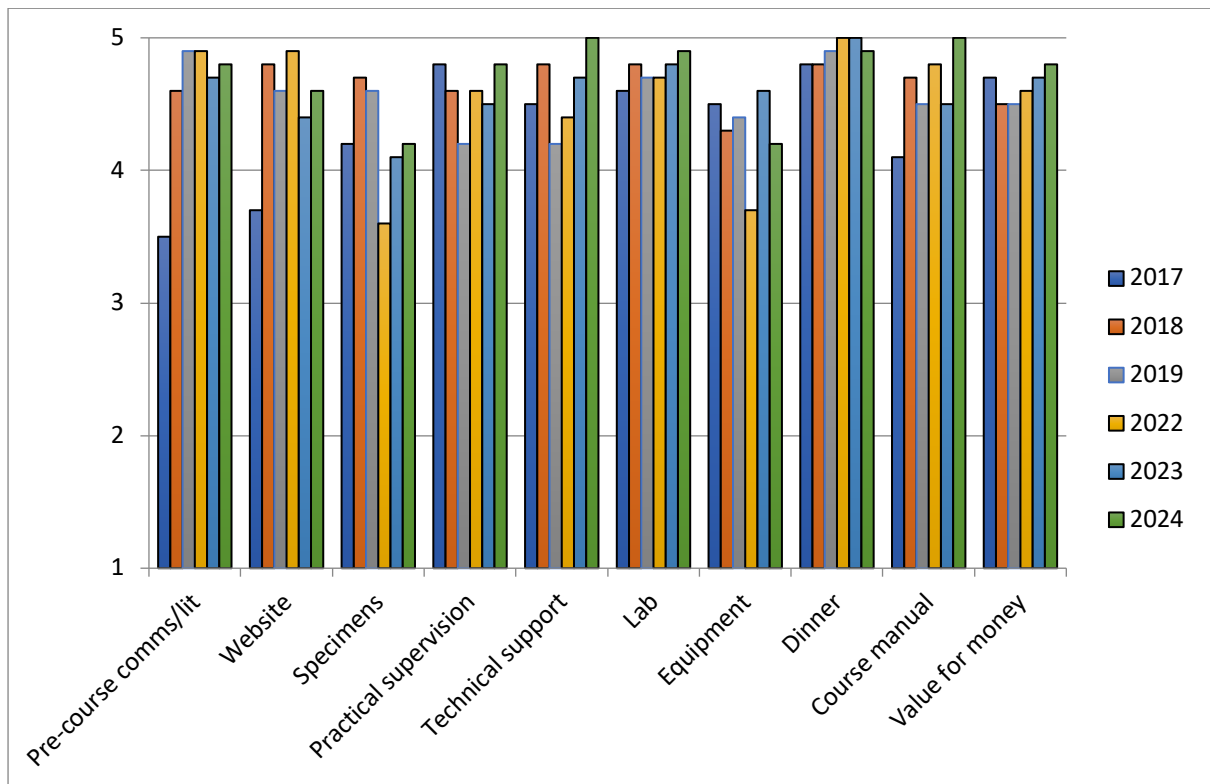

Manchester Skull Course Feedback 2024

General

1=poor; 5= excellent

Lectures

Course Organisation

How Useful Were The Following Teaching Methods

Strengths

- So much
- Outstanding course run by outstanding people
- Interaction
- Lab
- Excellent/Amazing faculty x7
- Opportunity for networking
- Lectures followed by dissection
- Equipment
- Course dinner
- 360 dissection definitely helps reinforce anatomical understanding x2
- Unique
- As detailed as needed
- Theory
- Comprehensive coverage of skull base