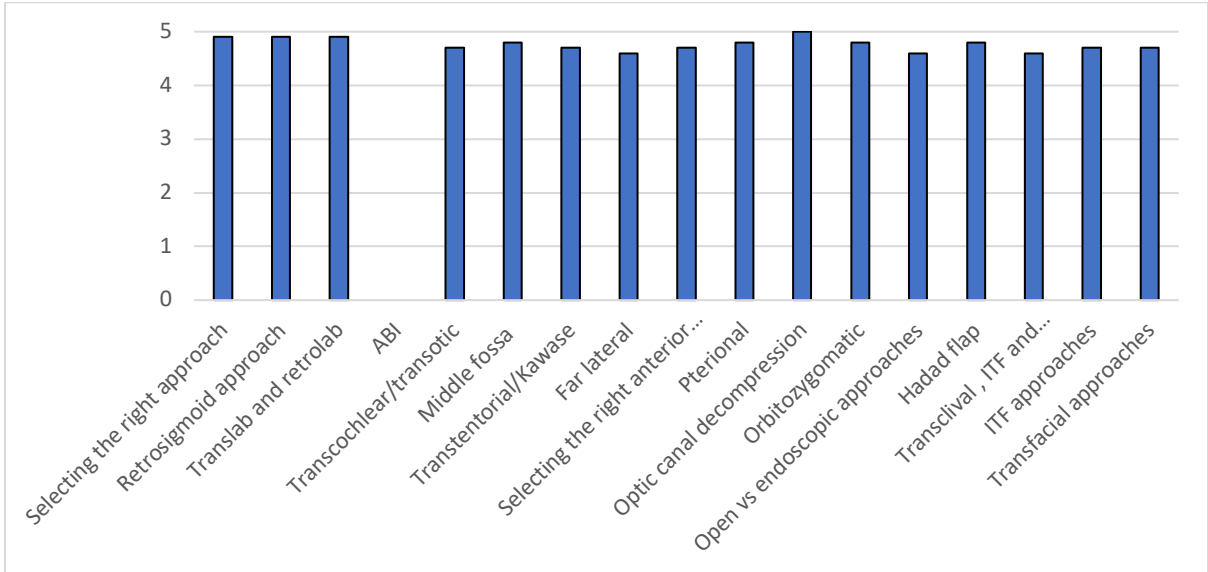

Manchester Skull Course Feedback 2024

General

1=poor; 5= excellent

Lectures

Course Organisation

How Useful Were The Following Teaching Methods

Strengths

- So much
- Outstanding course run by outstanding people
- Interaction
- Lab
- Excellent/Amazing faculty x7
- Opportunity for networking
- Lectures followed by dissection
- Equipment
- Course dinner
- 360 dissection definitely helps reinforce anatomical understanding x2
- Unique
- As detailed as needed
- Theory
- Comprehensive coverage of skull base