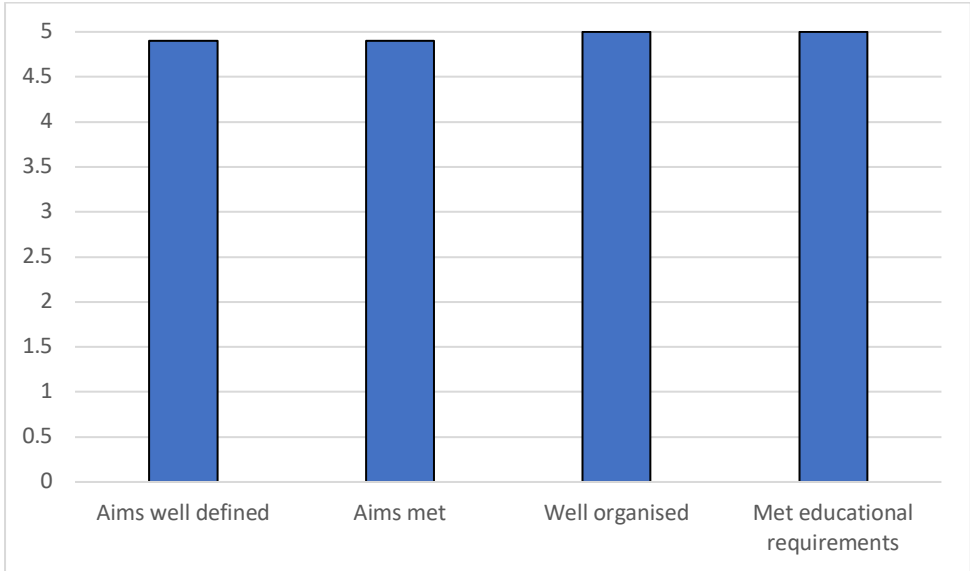

Manchester Skull Course Feedback 2024

General

1=poor; 5= excellent

Lectures

Course Organisation

How Useful Were The Following Teaching Methods

Strengths

- So much
- Outstanding course run by outstanding people
- Interaction
- Lab
- Excellent/Amazing faculty x7
- Opportunity for networking
- Lectures followed by dissection
- Equipment
- Course dinner
- 360 dissection definitely helps reinforce anatomical understanding x2
- Unique
- As detailed as needed
- Theory
- Comprehensive coverage of skull base