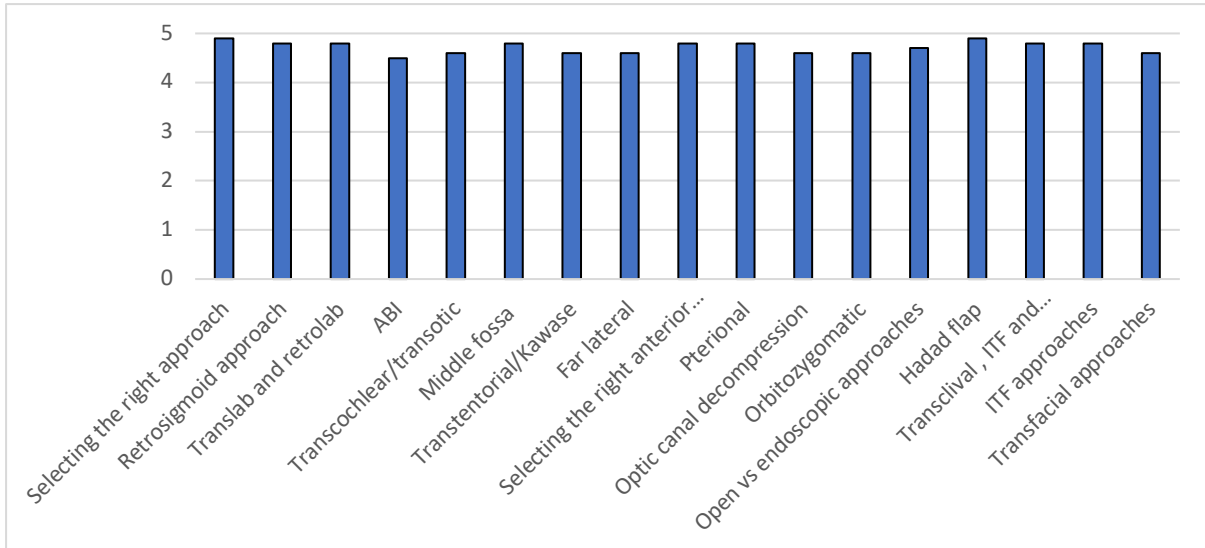

Manchester Skull Base Course Feedback 2022

1=poor; 5=excellent

Lectures

Course Organisation